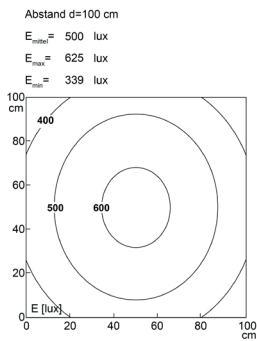

Lamps lifetime in operation hours (L80/B10)