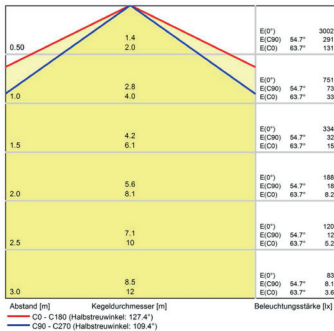

Lamps lifetime in operation hours (L80/B10)