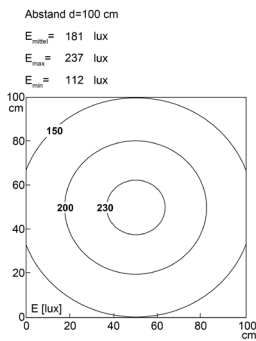

Lampenlebensdauer in Betriebsstunden (L80/B10)

LED Maschinenleuchte
LED machine light

LEANLED II, 350 mm, opal white cover

Item number: 111010-13
EAN: 4260556624099

Order number:	111010-13
Model:	LEANLED II
Type:	LED surface-mounted luminaire
Illuminant:	SMD LED
Power consumption:	~8 W
Lamp luminous flux:	1260 lm
Lamp luminous efficiency:	145 lm/W
Light distribution:	direct
Light colour:	daylight white (5200 - 5700K)
Connected load:	24V DC ± 10%
Connection (connector):	M12 A-type encoded
Degree of protection:	IP54
Class of protection:	III
Glare-free	opal white
Beam angle (optics):	120°
Operating temperature:	-10... +60 °C
Colour rendering (Ra):	> 85
Lamps lifetime:	> 60,000 h
Housing material:	aluminium
Cover material:	polycarbonate, soft
Height [B] x Width [C]:	31 mm x 26 mm
Length [A]:	350 mm
Weight (net):	300 g
Gross weight:	450 g
Risk group (DIN EN 62471):	free group
Marking:	CE, UKCA, ETL Listed (5003526)
Mounting accessories:	2 pairs mounting holders (holder for swivel or planar mounting) in delivery scope
Dimmable:	via optional accessory
Made in:	Germany