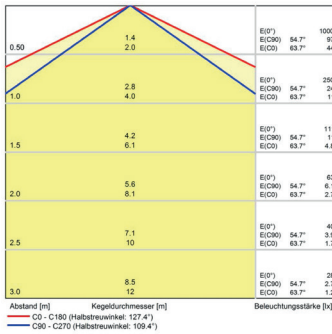

Lampenlebensdauer in Betriebsstunden (L80/B10)

LED Maschinenleuchte
LED machine light

LEANLED II, 350 mm, opal white cover

Item number: 111010-13
EAN: 4260556624099

Order number:	111010-13
Model:	LEANLED II
Type:	LED surface-mounted luminaire
Illuminant:	SMD LED
Power consumption:	~8 W
Lamp luminous flux:	1260 lm
Lamp luminous efficiency:	145 lm/W
Light distribution:	direct
Light colour:	daylight white (5200 - 5700K)
Connected load:	24V DC ± 10%
Connection (connector):	M12 A-type encoded
Degree of protection:	IP54
Class of protection:	III
Glare-free	opal white
Beam angle (optics):	120°
Operating temperature:	-10... +60 °C
Colour rendering (Ra):	> 85
Lamps lifetime:	> 60,000 h
Housing material:	aluminium
Cover material:	polycarbonate, soft
Height [B] x Width [C]:	31 mm x 26 mm
Length [A]:	350 mm
Weight (net):	300 g
Gross weight:	450 g
Risk group (DIN EN 62471):	free group
Marking:	CE, UKCA, ETL Listed (5003526)
Mounting accessories:	2 pairs mounting holders (holder for swivel or planar mounting) in delivery scope
Dimmable:	via optional accessory
Made in:	Germany