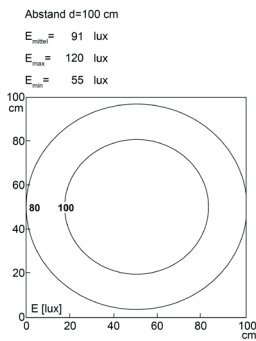

Lampenlebensdauer in Betriebsstunden (L80/B10)

LED Maschinenleuchte
LED machine light

LEANLED II, 180 mm, opal white cover

Item number: 111010-11
EAN: 4260556624075

Order number:	111010-11
Model:	LEANLED II
Type:	LED surface-mounted luminaire
Illuminant:	SMD LED
Power consumption:	~4 W
Lamp luminous flux:	630 lm
Lamp luminous efficiency:	145 lm/W
Light distribution:	direct
Light colour:	daylight white (5200 - 5700K)
Connected load:	24V DC ± 10%
Connection (connector):	M12 A-type encoded
Degree of protection:	IP54
Class of protection:	III
Glare-free	opal white
Beam angle (optics):	120°
Operating temperature:	-10... +60 °C
Colour rendering (Ra):	> 85
Lamps lifetime:	> 60,000 h
Housing material:	aluminium
Cover material:	Polycarbonate, soft
Height [B] x Width [C]:	31 mm x 26 mm
Length [A]:	180 mm
Weight (net):	180 g
Gross weight:	330 g
Risk group (DIN EN 62471):	free group
Marking:	CE, UKCA, ETL Listed (5003526)
Mounting accessories:	2 pairs mounting holders (holder for swivel or planar mounting) in delivery scope
Dimmable:	via optional accessory
Made in:	Germany