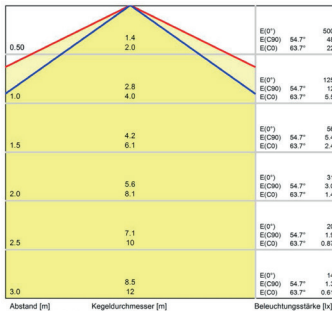

Lampenlebensdauer in Betriebsstunden (L80/B10)

LED Maschinenleuchte
LED machine light

LEANLED II, 180 mm, opal white cover

Item number: 111010-11
EAN: 4260556624075

Order number:	111010-11
Model:	LEANLED II
Type:	LED surface-mounted luminaire
Illuminant:	SMD LED
Power consumption:	~4 W
Lamp luminous flux:	630 lm
Lamp luminous efficiency:	145 lm/W
Light distribution:	direct
Light colour:	daylight white (5200 - 5700K)
Connected load:	24V DC ± 10%
Connection (connector):	M12 A-type encoded
Degree of protection:	IP54
Class of protection:	III
Glare-free	opal white
Beam angle (optics):	120°
Operating temperature:	-10... +60 °C
Colour rendering (Ra):	> 85
Lamps lifetime:	> 60,000 h
Housing material:	aluminium
Cover material:	Polycarbonate, soft
Height [B] x Width [C]:	31 mm x 26 mm
Length [A]:	180 mm
Weight (net):	180 g
Gross weight:	330 g
Risk group (DIN EN 62471):	free group
Marking:	CE, UKCA, ETL Listed (5003526)
Mounting accessories:	2 pairs mounting holders (holder for swivel or planar mounting) in delivery scope
Dimmable:	via optional accessory
Made in:	Germany

Lamps lifetime in operation hours (L80/B10)