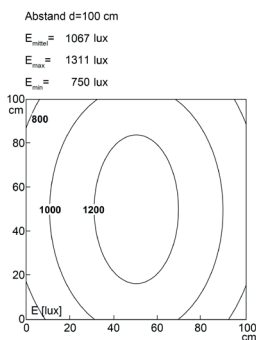

Lamps lifetime in operation hours (L80/B10)