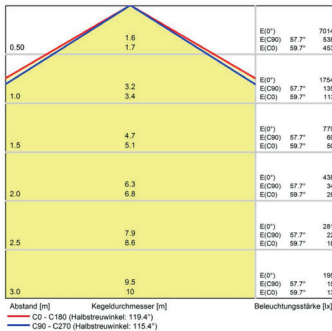

Lamps lifetime in operation hours (L80/B10)