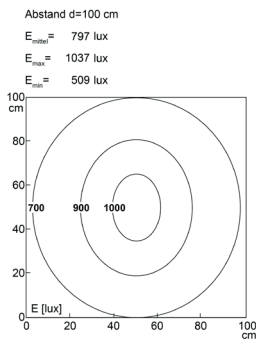

Lampenlebensdauer in Betriebsstunden (L80/B10)

LED Maschinenleuchte
LED machine light

LEANLED II, 1020 mm, clear cover

Item number: 111010-06
EAN: 4260556624051

Order number: 111010-06
Model: LEANLED II
Type: LED surface-mounted luminaire
Illuminant: SMD LED
Power consumption: ~24 W
Lamp luminous flux: 3780 lm
Lamp luminous efficiency: 145 lm/W
Light distribution: direct
Light colour: daylight white (5200 - 5700K)
Connected load: 24V DC ± 10%
Connection (connector): M12 A-type encoded
Degree of protection: IP54
Class of protection: III
Beam angle (optics): 120°
Operating temperature: -10... +60 °C
Colour rendering (Ra): > 85
Lamps lifetime: > 60,000 h
Housing material: aluminium
Cover material: Polycarbonat, clear, shatterproof
Height [B] x Width [C]: 31 mm x 26 mm
Length [A]: 1020 mm
Weight (net): 700 g
Gross weight: 1000 g
Risk group (DIN EN 62471): free group
Marking: CE, UKCA, ETL Listed (5003526)
Mounting accessories: 2 pairs mounting holders (holder for swivel or planar mounting) in delivery scope
Dimmable: via optional accessory
Made in: Germany