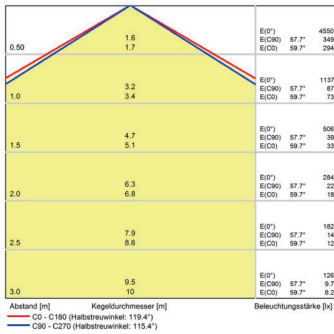

Lampenlebensdauer in Betriebsstunden (L80/B10)

LED Maschinenleuchte
LED machine light

LEANLED II, 1020 mm, clear cover

Item number: 111010-06
EAN: 4260556624051

Order number: 111010-06
Model: LEANLED II
Type: LED surface-mounted luminaire
Illuminant: SMD LED
Power consumption: ~24 W
Lamp luminous flux: 3780 lm
Lamp luminous efficiency: 145 lm/W
Light distribution: direct
Light colour: daylight white (5200 - 5700K)
Connected load: 24V DC ± 10%
Connection (connector): M12 A-type encoded
Degree of protection: IP54
Class of protection: III
Beam angle (optics): 120°
Operating temperature: -10... +60 °C
Colour rendering (Ra): > 85
Lamps lifetime: > 60,000 h
Housing material: aluminium
Cover material: Polycarbonat, clear, shatterproof
Height [B] x Width [C]: 31 mm x 26 mm
Length [A]: 1020 mm
Weight (net): 700 g
Gross weight: 1000 g
Risk group (DIN EN 62471): free group
Marking: CE, UKCA, ETL Listed (5003526)
Mounting accessories: 2 pairs mounting holders (holder for swivel or planar mounting) in delivery scope
Dimmable: via optional accessory
Made in: Germany