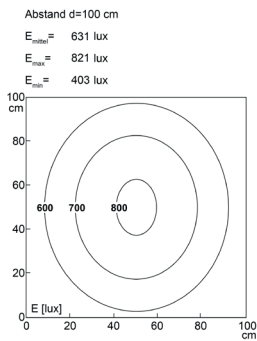

Lampenlebensdauer in Betriebstunden (L80/B10)

LED Maschinenleuchte
LED machine light

LEANLED II, 760 mm, clear cover

Item number: 111010-05
EAN: 4260556624044

Order number: 111010-05
Model: LEANLED II
Type: LED surface-mounted luminaire
Illuminant: SMD LED
Power consumption: ~19 W
Lamp luminous flux: 2835lm
Lamp luminous efficiency: 145 lm/W
Light distribution: direct
Light colour: daylight white (5200 - 5700K)
Connected load: 24V DC \pm 10%
Connection (connector): M12 A-type encoded
Degree of protection: IP54
Class of protection: III
Beam angle (optics): 120°
Operating temperature: -10... +60 °C
Colour rendering (Ra): > 85
Lamps lifetime: > 60,000 h
Housing material: aluminium
Cover material: Polycarbonat, clear, shatterproof
Height [B] x Width [C]: 31 mm x 26 mm
Length [A]: 760 mm
Weight (net): 500 g
Gross weight: 800 g
Risk group (DIN EN 62471): free group
Marking: CE, UKCA, ETL Listed (5003526)
Mounting accessories: 2 pairs mounting holders (holder for swivel or planar mounting) in delivery scope
Dimmable: via optional accessory
Made in: Germany