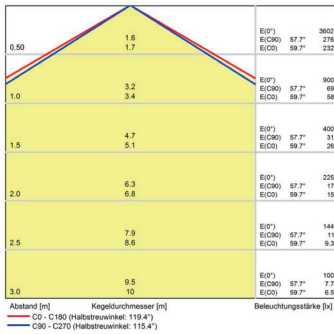

Lampenlebensdauer in Betriebstunden (L80/B10)

LED Maschinenleuchte
LED machine light

LEANLED II, 760 mm, clear cover

Item number: 111010-05
EAN: 4260556624044

Order number: 111010-05
Model: LEANLED II
Type: LED surface-mounted luminaire
Illuminant: SMD LED
Power consumption: ~19 W
Lamp luminous flux: 2835lm
Lamp luminous efficiency: 145 lm/W
Light distribution: direct
Light colour: daylight white (5200 - 5700K)
Connected load: 24V DC \pm 10%
Connection (connector): M12 A-type encoded
Degree of protection: IP54
Class of protection: III
Beam angle (optics): 120°
Operating temperature: -10... +60 °C
Colour rendering (Ra): > 85
Lamps lifetime: > 60,000 h
Housing material: aluminium
Cover material: Polycarbonat, clear, shatterproof
Height [B] x Width [C]: 31 mm x 26 mm
Length [A]: 760 mm
Weight (net): 500 g
Gross weight: 800 g
Risk group (DIN EN 62471): free group
Marking: CE, UKCA, ETL Listed (5003526)
Mounting accessories: 2 pairs mounting holders (holder for swivel or planar mounting) in delivery scope
Dimmable: via optional accessory
Made in: Germany