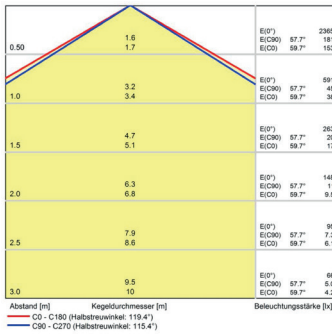

Lampenlebensdauer in Betriebsstunden (L80/B10)

LED Maschinenleuchte
LED machine light

LEANLED II, 520 mm, clear cover

Item number: 111010-04
EAN: 4260556624037

Order number: 111010-04
Model: LEANLED II
Type: LED surface-mounted luminaire
Illuminant: SMD LED
Power consumption: ~13 W
Lamp luminous flux: 1890 lm
Lamp luminous efficiency: 145 lm/W
Light distribution: direct
Light colour: daylight white (5200 - 5700K)
Connected load: 24V DC ± 10%
Connection (connector): M12 A-type encoded
Degree of protection: IP54
Class of protection: III
Beam angle (optics): 120°
Operating temperature: -10... +60 °C
Colour rendering (Ra): > 85
Lamps lifetime: > 60,000 h
Housing material: aluminium
Cover material: Polycarbonat, clear, shatterproof
Height [B] x Width [C]: 31 mm x 26 mm
Length [A]: 520 mm
Weight (net): 350 g
Gross weight: 600 g
Risk group (DIN EN 62471): free group
Marking: CE, UKCA, ETL Listed (5003526)
Mounting accessories: 2 pairs mounting holders (holder for swivel or planar mounting) in delivery scope
Dimmable: via optional accessory
Made in: Germany