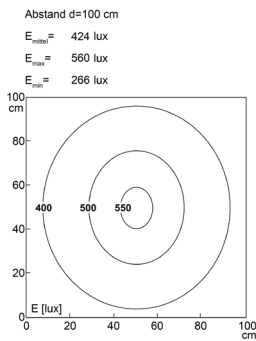

Lampenlebensdauer in Betriebsstunden (L80/B10)

LED Maschinenleuchte
LED machine light

LEANLED II, 520 mm, clear cover

Item number: 111010-04
EAN: 4260556624037

Order number: 111010-04
Model: LEANLED II
Type: LED surface-mounted luminaire
Illuminant: SMD LED
Power consumption: ~13 W
Lamp luminous flux: 1890 lm
Lamp luminous efficiency: 145 lm/W
Light distribution: direct
Light colour: daylight white (5200 - 5700K)
Connected load: 24V DC ± 10%
Connection (connector): M12 A-type encoded
Degree of protection: IP54
Class of protection: III
Beam angle (optics): 120°
Operating temperature: -10... +60 °C
Colour rendering (Ra): > 85
Lamps lifetime: > 60,000 h
Housing material: aluminium
Cover material: Polycarbonat, clear, shatterproof
Height [B] x Width [C]: 31 mm x 26 mm
Length [A]: 520 mm
Weight (net): 350 g
Gross weight: 600 g
Risk group (DIN EN 62471): free group
Marking: CE, UKCA, ETL Listed (5003526)
Mounting accessories: 2 pairs mounting holders (holder for swivel or planar mounting) in delivery scope
Dimmable: via optional accessory
Made in: Germany