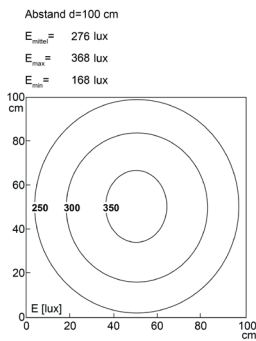

Lampenlebensdauer in Betriebsstunden (L80/B10)

LED Maschinenleuchte
LED machine light

LEANLED II, 350 mm, clear cover

Item number: 111010-03
EAN: 4260556624020

Order number: 111010-03
Model: LEANLED II
Type: LED surface-mounted luminaire
Illuminant: SMD LED
Power consumption: ~8 W
Lamp luminous flux: 1260 lm
Lamp luminous efficiency: 145 lm/W
Light distribution: direct
Light colour: daylight white (5200 - 5700K)
Connected load: 24V DC \pm 10%
Connection (connector): M12 A-type encoded
Degree of protection: IP54
Class of protection: III
Beam angle (optics): 120°
Operating temperature: -10... +60 °C
Colour rendering (Ra): > 85
Lamps lifetime: > 60,000 h
Housing material: aluminium
Cover material: Polycarbonat, clear, shatterproof
Height [B] x Width [C]: 31 mm x 26 mm
Length [A]: 350 mm
Weight (net): 300 g
Gross weight: 450 g
Risk group (DIN EN 62471): free group
Marking: CE, UKCA, ETL Listed (5003526)
Mounting accessories: 2 pairs mounting holders (holder for swivel or planar mounting) in delivery scope
Dimmable: via optional accessory
Made in: Germany