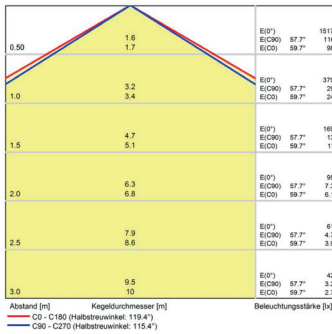

Lampenlebensdauer in Betriebsstunden (L80/B10)

LED Maschinenleuchte
LED machine light

LEANLED II, 350 mm, clear cover

Item number: 111010-03
EAN: 4260556624020

Order number: 111010-03
Model: LEANLED II
Type: LED surface-mounted luminaire
Illuminant: SMD LED
Power consumption: ~8 W
Lamp luminous flux: 1260 lm
Lamp luminous efficiency: 145 lm/W
Light distribution: direct
Light colour: daylight white (5200 - 5700K)
Connected load: 24V DC \pm 10%
Connection (connector): M12 A-type encoded
Degree of protection: IP54
Class of protection: III
Beam angle (optics): 120°
Operating temperature: -10... +60 °C
Colour rendering (Ra): > 85
Lamps lifetime: > 60,000 h
Housing material: aluminium
Cover material: Polycarbonat, clear, shatterproof
Height [B] x Width [C]: 31 mm x 26 mm
Length [A]: 350 mm
Weight (net): 300 g
Gross weight: 450 g
Risk group (DIN EN 62471): free group
Marking: CE, UKCA, ETL Listed (5003526)
Mounting accessories: 2 pairs mounting holders (holder for swivel or planar mounting) in delivery scope
Dimmable: via optional accessory
Made in: Germany