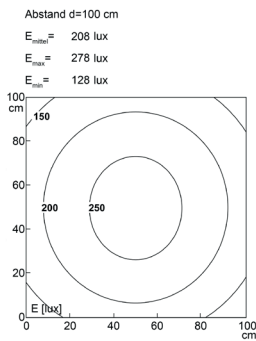

Lampenlebensdauer in Betriebsstunden (L80/B10)

LED Maschinenleuchte
LED machine light

LEANLED II, 260 mm, clear cover

Item number: 111010-02
EAN: 4260556624013

Order number: 111010-02
Model: LEANLED II
Type: LED surface-mounted luminaire
Illuminant: SMD LED
Power consumption: ~6 W
Lamp luminous flux: 945lm
Lamp luminous efficiency: 145 lm/W
Light distribution: direct
Light colour: daylight white (5200 - 5700K)
Connected load: 24V DC ± 10%
Connection (connector): M12 A-type encoded
Degree of protection: IP54

Class of protection: III
Beam angle (optics): 120°
Operating temperature: -10... +60 °C
Colour rendering (Ra): > 85
Lamps lifetime: > 60,000 h
Housing material: aluminium
Cover material: Polycarbonat, clear, shatterproof
Height [B] x Width [C]: 31 mm x 26 mm
Length [A]: 260 mm
Weight (net): 200 g
Gross weight: 350 g
Risk group (DIN EN 62471): free group
Marking: CE, UKCA, ETL Listed (5003526)
Mounting accessories: 2 pairs mounting holders (holder for swivel or planar mounting) in delivery scope
Dimmable: via optional accessory
Made in: Germany