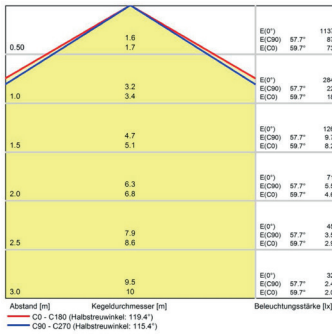

Lampenlebensdauer in Betriebsstunden (L80/B10)

LED Maschinenleuchte
LED machine light

LEANLED II, 260 mm, clear cover

Item number: 111010-02
EAN: 4260556624013

Order number: 111010-02
Model: LEANLED II
Type: LED surface-mounted luminaire
Illuminant: SMD LED
Power consumption: ~6 W
Lamp luminous flux: 945lm
Lamp luminous efficiency: 145 lm/W
Light distribution: direct
Light colour: daylight white (5200 - 5700K)
Connected load: 24V DC ± 10%
Connection (connector): M12 A-type encoded
Degree of protection: IP54

Class of protection: III
Beam angle (optics): 120°
Operating temperature: -10... +60 °C
Colour rendering (Ra): > 85
Lamps lifetime: > 60,000 h
Housing material: aluminium
Cover material: Polycarbonat, clear, shatterproof
Height [B] x Width [C]: 31 mm x 26 mm
Length [A]: 260 mm
Weight (net): 200 g
Gross weight: 350 g
Risk group (DIN EN 62471): free group
Marking: CE, UKCA, ETL Listed (5003526)
Mounting accessories: 2 pairs mounting holders (holder for swivel or planar mounting) in delivery scope
Dimmable: via optional accessory
Made in: Germany