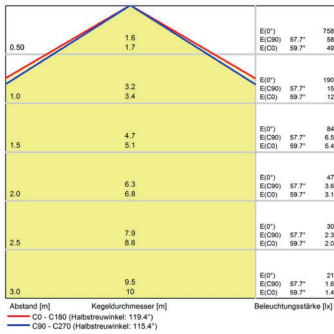

Lampenlebensdauer in Betriebsstunden (L80/B10)

LED Maschinenleuchte
LED machine light

LEANLED II, 180 mm, clear cover

Item number: 111010-01
EAN: 4260556624006

Order number: 111010-01
Model: LEANLED II
Type: LED surface-mounted luminaire
Illuminant: SMD LED
Power consumption: ~4 W
Lamp luminous flux: 630 lm
Lamp luminous efficiency: 145 lm/W
Light distribution: direct
Light colour: daylight white (5200 - 5700K)
Connected load: 24V DC ± 10%
Connection (connector): M12 A-type encoded
Degree of protection: IP54

Class of protection: III
Beam angle (optics): 120°
Operating temperature: -10... +60 °C
Colour rendering (Ra): > 85
Lamps lifetime: > 60,000 h
Housing material: aluminium
Cover material: Polycarbonat, clear, shatterproof
Height [B] x Width [C]: 31 mm x 26 mm
Length [A]: 180 mm
Weight (net): 180 g
Gross weight: 330 g
Risk group (DIN EN 62471): free group
Marking: CE, UKCA, ETL Listed (5003526)
Mounting accessories: 2 pairs mounting holders (holder for swivel or planar mounting) in delivery scope
Dimmable: via optional accessory
Made in: Germany