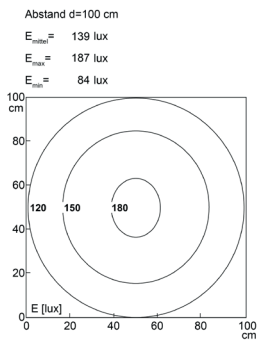

Lampenlebensdauer in Betriebsstunden (L80/B10)

LED Maschinenleuchte
LED machine light

LEANLED II, 180 mm, clear cover

Item number: 111010-01
EAN: 4260556624006

Order number: 111010-01
Model: LEANLED II
Type: LED surface-mounted luminaire
Illuminant: SMD LED
Power consumption: ~4 W
Lamp luminous flux: 630 lm
Lamp luminous efficiency: 145 lm/W
Light distribution: direct
Light colour: daylight white (5200 - 5700K)
Connected load: 24V DC ± 10%
Connection (connector): M12 A-type encoded
Degree of protection: IP54

Class of protection: III
Beam angle (optics): 120°
Operating temperature: -10... +60 °C
Colour rendering (Ra): > 85
Lamps lifetime: > 60,000 h
Housing material: aluminium
Cover material: Polycarbonat, clear, shatterproof
Height [B] x Width [C]: 31 mm x 26 mm
Length [A]: 180 mm
Weight (net): 180 g
Gross weight: 330 g
Risk group (DIN EN 62471): free group
Marking: CE, UKCA, ETL Listed (5003526)
Mounting accessories: 2 pairs mounting holders (holder for swivel or planar mounting) in delivery scope
Dimmable: via optional accessory
Made in: Germany