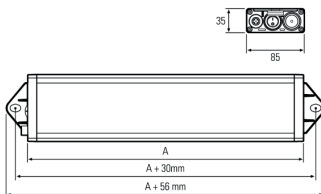

Order number:	110994-14
Model:	UNILED SL
Type:	LED system and workplace luminaire
Illuminant:	RGB SMD + SMD LED
Power consumption white:	~57 W
Lamp luminous flux white:	7290 lm
Lamp luminous efficiency:	126 lm/W
Power consumption RED:	~54 W
Power consumption GREEN:	~15 W
Power consumption BLUE:	~54 W
Lamp luminous flux RED:	1440 lm
Lamp luminous flux GREEN:	2130 lm
Lamp luminous flux BLUE:	900 lm
Light distribution:	direct
Light colour white:	daylight white (5200 - 5700K)
Connected load:	24 V DC -10 % +7 % (RGB) – 24 V DC ±10 % (W)
Connection (connector):	M12 A-type encoded
Degree of protection:	IP50
Class of protection:	III
Glare-free	opal white
Beam angle (optics):	100°
Operating temperature:	-10... +50 °C
Colour rendering white (Ra):	> 80
Lamps lifetime:	> 60,000 h
Housing material:	aluminium
Cover material:	plastics, soft
Height [B] x Width [C]:	35 mm x 85 mm
Length [A]:	1545 mm
Weight (net):	1600 g
Gross weight:	2450 g
Risk group (DIN EN 62471):	free group
Mounting accessories:	optional
Marking:	CE, UKCA, ETL Listed (5003529)
Made in:	Germany
Feature:	RGB-W: Illumination and beacon in one luminaire