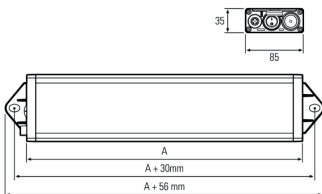

Lampenlebensdauer in Betriebsstunden (L80/B10)