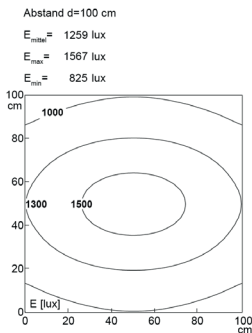

Lamps lifetime in operation hours (L80/B10)