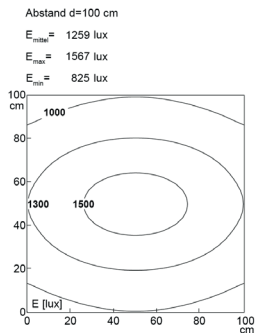

Lampenlebensdauer in Betriebsstunden (L80/B10)