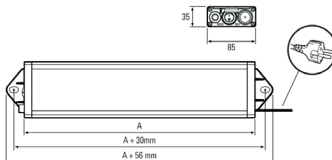

Lampenlebensdauer in Betriebsstunden (L80/B10)