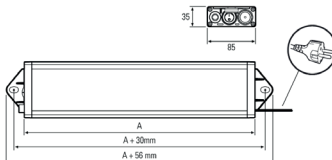

Lamps lifetime in operation hours (L80/B10)