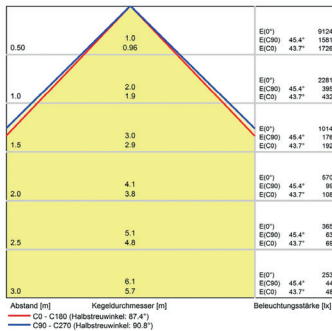

Lampenlebensdauer in Betriebsstunden (L80/B10)