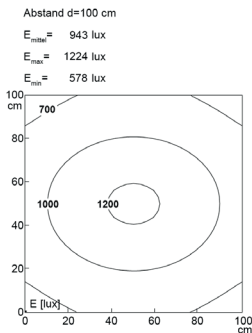

Lampenlebensdauer in Betriebsstunden (L80/B10)

LED Arbeitsplatzleuchte LED workplace light

UNILED SL AC, 1045 mm, 220-240V AC, micro prisms cover

Item number: 110914-63
EAN: 4260556623559

Order number:	110914-63
Model:	UNILED SL
Type:	LED system light and workplace lighting
Illuminant:	SMD LED
Power consumption:	~34 W
Lamp luminous flux:	5120 lm
Lamp luminous efficiency:	127 lm/W
Light distribution:	direct
Light colour:	daylight white (5200 - 5700K)
Connected load:	220-240V AC ± 10%, 50-60 Hz
Power supply:	inbuilt
Connection (connector):	connection cable with power plug
Degree of protection:	IP50
Class of protection:	I
Glare-free	micro prisms
Beam angle (optics):	100°
Operating temperature:	-10... +60 °C
Colour rendering (Ra):	> 80
Lamps lifetime:	> 50,000 h
Housing material:	aluminium
Cover material:	micro prisms cover
Height [B] x Width [C]:	35 mm x 85 mm
Length [A]:	1045 mm / 1075 mm
Weight (net):	1700 g
Gross weight:	2550 g
Risk group (DIN EN 62471):	group 1
Mounting accessories:	optional
Marking:	CE, UKCA
Made in:	Germany
Feature:	high light diffusion, universally applicable