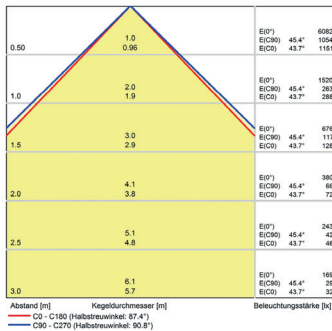

Lampenlebensdauer in Betriebsstunden (L80/B10)

LED Arbeitsplatzleuchte LED workplace light

UNILED SL AC, 1045 mm, 220-240V AC, micro prisms cover

Item number: 110914-63
EAN: 4260556623559

Order number:	110914-63
Model:	UNILED SL
Type:	LED system light and workplace lighting
Illuminant:	SMD LED
Power consumption:	~34 W
Lamp luminous flux:	5120 lm
Lamp luminous efficiency:	127 lm/W
Light distribution:	direct
Light colour:	daylight white (5200 - 5700K)
Connected load:	220-240V AC ± 10%, 50-60 Hz
Power supply:	inbuilt
Connection (connector):	connection cable with power plug
Degree of protection:	IP50
Class of protection:	I
Glare-free	micro prisms
Beam angle (optics):	100°
Operating temperature:	-10... +60 °C
Colour rendering (Ra):	> 80
Lamps lifetime:	> 50,000 h
Housing material:	aluminium
Cover material:	micro prisms cover
Height [B] x Width [C]:	35 mm x 85 mm
Length [A]:	1045 mm / 1075 mm
Weight (net):	1700 g
Gross weight:	2550 g
Risk group (DIN EN 62471):	group 1
Mounting accessories:	optional
Marking:	CE, UKCA
Made in:	Germany
Feature:	high light diffusion, universally applicable