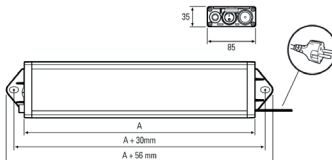

Lampenlebensdauer in Betriebsstunden (L80/B10)

LED Arbeitsplatzleuchte LED workplace light

UNILED SL AC, 1045 mm, 220-240V AC, micro prisms cover

Item number: 110914-63
EAN: 4260556623559

Order number:	110914-63
Model:	UNILED SL
Type:	LED system light and workplace lighting
Illuminant:	SMD LED
Power consumption:	~34 W
Lamp luminous flux:	5120 lm
Lamp luminous efficiency:	127 lm/W
Light distribution:	direct
Light colour:	daylight white (5200 - 5700K)
Connected load:	220-240V AC ± 10%, 50-60 Hz
Power supply:	inbuilt
Connection (connector):	connection cable with power plug
Degree of protection:	IP50
Class of protection:	I
Glare-free	micro prisms
Beam angle (optics):	100°
Operating temperature:	-10... +60 °C
Colour rendering (Ra):	> 80
Lamps lifetime:	> 50,000 h
Housing material:	aluminium
Cover material:	micro prisms cover
Height [B] x Width [C]:	35 mm x 85 mm
Length [A]:	1045 mm / 1075 mm
Weight (net):	1700 g
Gross weight:	2550 g
Risk group (DIN EN 62471):	group 1
Mounting accessories:	optional
Marking:	CE, UKCA
Made in:	Germany
Feature:	high light diffusion, universally applicable