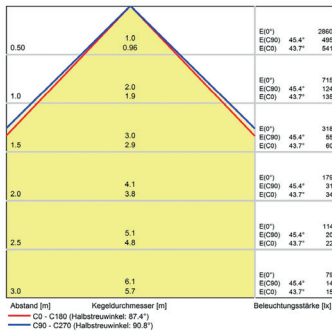

Lampenlebensdauer in Betriebstunden (L80/B10)

LED Arbeitsplatzleuchte LED workplace light

UNILED SL AC, 545 mm, 220-240V AC, micro prisms cover

Item number: 110914-62
EAN: 4260556623542

Order number:	110914-62
Model:	UNILED SL
Type:	LED system light and workplace lighting
Illuminant:	SMD LED
Power consumption:	~17 W
Lamp luminous flux:	2060 lm
Lamp luminous efficiency:	127 lm/W
Light distribution:	direct
Light colour:	daylight white (5200 - 5700K)
Connected load:	220-240V AC ± 10%, 50-60 Hz
Power supply:	inbuilt
Connection (connector):	connection cable with power plug
Degree of protection:	IP50
Class of protection:	I
Glare-free	micro prisms
Beam angle (optics):	100°
Operating temperature:	-10... +60 °C
Colour rendering (Ra):	> 80
Lamps lifetime:	> 50,000 h
Housing material:	aluminium
Cover material:	micro prisms cover
Height [B] x Width [C]:	35 mm x 85 mm
Length [A]:	545 mm / 575 mm
Weight (net):	950 g
Gross weight:	1400 g
Risk group (DIN EN 62471):	group 1
Mounting accessories:	optional
Marking:	CE, UKCA
Made in:	Germany
Feature:	high light diffusion, universally applicable