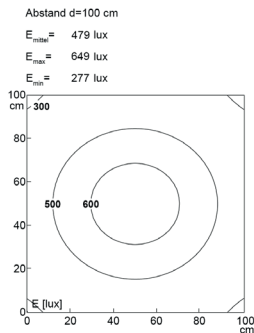

Lampenlebensdauer in Betriebstunden (L80/B10)

LED Arbeitsplatzleuchte LED workplace light

UNILED SL AC, 545 mm, 220-240V AC, micro prisms cover

Item number: 110914-62
EAN: 4260556623542

Order number:	110914-62
Model:	UNILED SL
Type:	LED system light and workplace lighting
Illuminant:	SMD LED
Power consumption:	~17 W
Lamp luminous flux:	2060 lm
Lamp luminous efficiency:	127 lm/W
Light distribution:	direct
Light colour:	daylight white (5200 - 5700K)
Connected load:	220-240V AC ± 10%, 50-60 Hz
Power supply:	inbuilt
Connection (connector):	connection cable with power plug
Degree of protection:	IP50
Class of protection:	I
Glare-free	micro prisms
Beam angle (optics):	100°
Operating temperature:	-10... +60 °C
Colour rendering (Ra):	> 80
Lamps lifetime:	> 50,000 h
Housing material:	aluminium
Cover material:	micro prisms cover
Height [B] x Width [C]:	35 mm x 85 mm
Length [A]:	545 mm / 575 mm
Weight (net):	950 g
Gross weight:	1400 g
Risk group (DIN EN 62471):	group 1
Mounting accessories:	optional
Marking:	CE, UKCA
Made in:	Germany
Feature:	high light diffusion, universally applicable