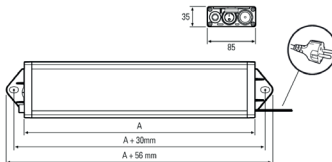

Lampenlebensdauer in Betriebstunden (L80/B10)

LED Arbeitsplatzleuchte LED workplace light

UNILED SL AC, 545 mm, 220-240V AC, micro prisms cover

Item number: 110914-62
EAN: 4260556623542

Order number:	110914-62
Model:	UNILED SL
Type:	LED system light and workplace lighting
Illuminant:	SMD LED
Power consumption:	~17 W
Lamp luminous flux:	2060 lm
Lamp luminous efficiency:	127 lm/W
Light distribution:	direct
Light colour:	daylight white (5200 - 5700K)
Connected load:	220-240V AC ± 10%, 50-60 Hz
Power supply:	inbuilt
Connection (connector):	connection cable with power plug
Degree of protection:	IP50
Class of protection:	I
Glare-free	micro prisms
Beam angle (optics):	100°
Operating temperature:	-10... +60 °C
Colour rendering (Ra):	> 80
Lamps lifetime:	> 50,000 h
Housing material:	aluminium
Cover material:	micro prisms cover
Height [B] x Width [C]:	35 mm x 85 mm
Length [A]:	545 mm / 575 mm
Weight (net):	950 g
Gross weight:	1400 g
Risk group (DIN EN 62471):	group 1
Mounting accessories:	optional
Marking:	CE, UKCA
Made in:	Germany
Feature:	high light diffusion, universally applicable