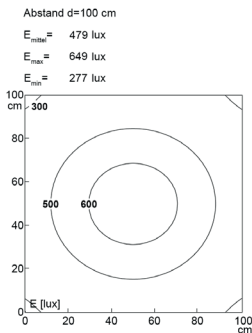

Lampenlebensdauer in Betriebstunden (L80/B10)

LED Arbeitsplatzleuchte LED workplace light

UNILED SL AC, 545 mm, 220-240V AC, micro prisms cover

Item number: 110914-62
EAN: 4260556623542

Order number:	110914-62
Model:	UNILED SL
Type:	LED system light and workplace lighting
Illuminant:	SMD LED
Power consumption:	~17 W
Lamp luminous flux:	2060 lm
Lamp luminous efficiency:	127 lm/W
Light distribution:	direct
Light colour:	daylight white (5200 - 5700K)
Connected load:	220-240V AC ± 10%, 50-60 Hz
Power supply:	inbuilt
Connection (connector):	connection cable with power plug
Degree of protection:	IP50
Class of protection:	I
Glare-free	micro prisms
Beam angle (optics):	100°
Operating temperature:	-10... +60 °C
Colour rendering (Ra):	> 80
Lamps lifetime:	> 50,000 h
Housing material:	aluminium
Cover material:	micro prisms cover
Height [B] x Width [C]:	35 mm x 85 mm
Length [A]:	545 mm / 575 mm
Weight (net):	950 g
Gross weight:	1400 g
Risk group (DIN EN 62471):	group 1
Mounting accessories:	optional
Marking:	CE, UKCA
Made in:	Germany
Feature:	high light diffusion, universally applicable