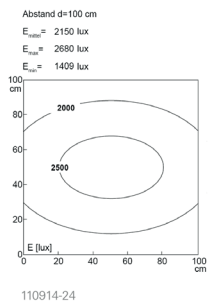

Lampenlebensdauer in Betriebsstunden (L80/B10)

LED Arbeitsplatzleuchte  
LED workplace light

UNILED SL, 1545 mm, 24V DC,  
micro prisms cover

**Item number:** 110914-24  
**EAN:** 4260556623412

<b>Order number:</b>	110914-24
<b>Model:</b>	UNILED SL
<b>Type:</b>	LED system light and workplace lighting
<b>Illuminant:</b>	SMD LED
<b>Power consumption:</b>	~72 W
<b>Lamp luminous flux:</b>	9634 lm
<b>Lamp luminous efficiency:</b>	131 lm/W
<b>Light distribution:</b>	direct
<b>Light colour:</b>	daylight white (5200 - 5700K)
<b>Connected load:</b>	24V DC $\pm$ 10%
<b>Connection (connector):</b>	M12 A-type encoded
<b>Degree of protection:</b>	IP50
<b>Class of protection:</b>	III
<b>Glare-free</b>	micro prisms
<b>Beam angle (optics):</b>	100°
<b>Operating temperature:</b>	-10... +60 °C
<b>Colour rendering (Ra):</b>	> 85
<b>Lamps lifetime:</b>	> 60,000 h
<b>Housing material:</b>	aluminium
<b>Cover material:</b>	micro prisms cover
<b>Height [B] x Width [C]:</b>	35 mm x 85 mm
<b>Length [A]:</b>	1545 mm / 1575 mm
<b>Weight (net):</b>	2400 g
<b>Gross weight:</b>	3600 g
<b>Risk group (DIN EN 62471):</b>	free group
<b>Mounting accessories:</b>	optional
<b>Dimmable:</b>	via optional accessory
<b>Marking:</b>	CE, UKCA, ETL Listed (5003529)
<b>Made in:</b>	Germany
<b>Feature:</b>	high light diffusion