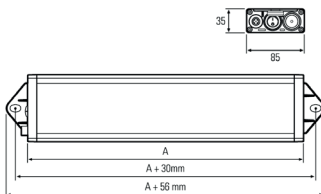

Lampenlebensdauer in Betriebsstunden (L80/B10)

LED Arbeitsplatzleuchte  
LED workplace light

UNILED SL, 1545 mm, 24V DC,  
micro prisms cover

**Item number:** 110914-24  
**EAN:** 4260556623412

<b>Order number:</b>	110914-24
<b>Model:</b>	UNILED SL
<b>Type:</b>	LED system light and workplace lighting
<b>Illuminant:</b>	SMD LED
<b>Power consumption:</b>	~72 W
<b>Lamp luminous flux:</b>	9634 lm
<b>Lamp luminous efficiency:</b>	131 lm/W
<b>Light distribution:</b>	direct
<b>Light colour:</b>	daylight white (5200 - 5700K)
<b>Connected load:</b>	24V DC $\pm$ 10%
<b>Connection (connector):</b>	M12 A-type encoded
<b>Degree of protection:</b>	IP50
<b>Class of protection:</b>	III
<b>Glare-free</b>	micro prisms
<b>Beam angle (optics):</b>	100°
<b>Operating temperature:</b>	-10... +60 °C
<b>Colour rendering (Ra):</b>	> 85
<b>Lamps lifetime:</b>	> 60,000 h
<b>Housing material:</b>	aluminium
<b>Cover material:</b>	micro prisms cover
<b>Height [B] x Width [C]:</b>	35 mm x 85 mm
<b>Length [A]:</b>	1545 mm / 1575 mm
<b>Weight (net):</b>	2400 g
<b>Gross weight:</b>	3600 g
<b>Risk group (DIN EN 62471):</b>	free group
<b>Mounting accessories:</b>	optional
<b>Dimmable:</b>	via optional accessory
<b>Marking:</b>	CE, UKCA, ETL Listed (5003529)
<b>Made in:</b>	Germany
<b>Feature:</b>	high light diffusion