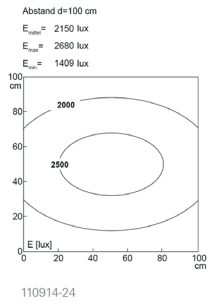

Lampenlebensdauer in Betriebsstunden (L80/B10)

LED Arbeitsplatzleuchte  
LED workplace light

UNILED SL, 1545 mm, 24V DC,  
micro prisms cover

**Item number:** 110914-24  
**EAN:** 4260556623412

<b>Order number:</b>	110914-24
<b>Model:</b>	UNILED SL
<b>Type:</b>	LED system light and workplace lighting
<b>Illuminant:</b>	SMD LED
<b>Power consumption:</b>	~72 W
<b>Lamp luminous flux:</b>	9634 lm
<b>Lamp luminous efficiency:</b>	131 lm/W
<b>Light distribution:</b>	direct
<b>Light colour:</b>	daylight white (5200 - 5700K)
<b>Connected load:</b>	24V DC $\pm$ 10%
<b>Connection (connector):</b>	M12 A-type encoded
<b>Degree of protection:</b>	IP50
<b>Class of protection:</b>	III
<b>Glare-free</b>	micro prisms
<b>Beam angle (optics):</b>	100°
<b>Operating temperature:</b>	-10... +60 °C
<b>Colour rendering (Ra):</b>	> 85
<b>Lamps lifetime:</b>	> 60,000 h
<b>Housing material:</b>	aluminium
<b>Cover material:</b>	micro prisms cover
<b>Height [B] x Width [C]:</b>	35 mm x 85 mm
<b>Length [A]:</b>	1545 mm / 1575 mm
<b>Weight (net):</b>	2400 g
<b>Gross weight:</b>	3600 g
<b>Risk group (DIN EN 62471):</b>	free group
<b>Mounting accessories:</b>	optional
<b>Dimmable:</b>	via optional accessory
<b>Marking:</b>	CE, UKCA, ETL Listed (5003529)
<b>Made in:</b>	Germany
<b>Feature:</b>	high light diffusion