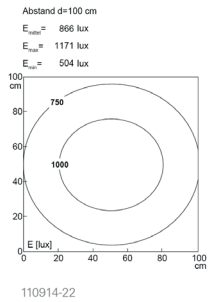

Lampenlebensdauer in Betriebsstunden (L80/B10)

LED Arbeitsplatzleuchte
LED workplace light

UNILED SL, 545 mm, 24V DC,
micro prisms cover

Item number: 110914-22
EAN: 4260556623399

Order number:	110914-22
Model:	UNILED SL
Type:	LED system light and workplace lighting
Illuminant:	SMD LED
Power consumption:	~24 W
Lamp luminous flux:	3217 lm
Lamp luminous efficiency:	131 lm/W
Light distribution:	direct
Light colour:	daylight white (5200 - 5700K)
Connected load:	24V DC \pm 10%
Connection (connector):	M12 A-type encoded
Degree of protection:	IP50
Class of protection:	III
Glare-free	micro prisms
Beam angle (optics):	100°
Operating temperature:	-10... +60 °C
Colour rendering (Ra):	> 85
Lamps lifetime:	> 60,000 h
Housing material:	aluminium
Cover material:	micro prisms cover
Height [B] x Width [C]:	35 mm x 85 mm
Length [A]:	545 mm / 575 mm
Weight (net):	850 g
Gross weight:	1300 g
Risk group (DIN EN 62471):	free group
Mounting accessories:	optional
Dimmable:	via optional accessory
Marking:	CE, UKCA, ETL Listed (5003529)
Made in:	Germany
Feature:	high light diffusion