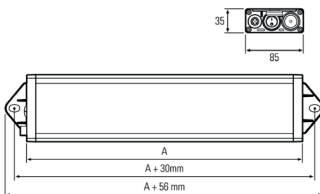

Lampenlebensdauer in Betriebsstunden (L80/B10)

LED Arbeitsplatzleuchte
LED workplace light

UNILED SL, 545 mm, 24V DC,
micro prisms cover

Item number: 110914-22
EAN: 4260556623399

Order number:	110914-22
Model:	UNILED SL
Type:	LED system light and workplace lighting
Illuminant:	SMD LED
Power consumption:	~24 W
Lamp luminous flux:	3217 lm
Lamp luminous efficiency:	131 lm/W
Light distribution:	direct
Light colour:	daylight white (5200 - 5700K)
Connected load:	24V DC \pm 10%
Connection (connector):	M12 A-type encoded
Degree of protection:	IP50
Class of protection:	III
Glare-free	micro prisms
Beam angle (optics):	100°
Operating temperature:	-10... +60 °C
Colour rendering (Ra):	> 85
Lamps lifetime:	> 60,000 h
Housing material:	aluminium
Cover material:	micro prisms cover
Height [B] x Width [C]:	35 mm x 85 mm
Length [A]:	545 mm / 575 mm
Weight (net):	850 g
Gross weight:	1300 g
Risk group (DIN EN 62471):	free group
Mounting accessories:	optional
Dimmable:	via optional accessory
Marking:	CE, UKCA, ETL Listed (5003529)
Made in:	Germany
Feature:	high light diffusion