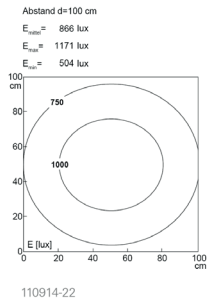

Lampenlebensdauer in Betriebsstunden (L80/B10)

LED Arbeitsplatzleuchte
LED workplace light

UNILED SL, 545 mm, 24V DC,
micro prisms cover

Item number: 110914-22
EAN: 4260556623399

Order number:	110914-22
Model:	UNILED SL
Type:	LED system light and workplace lighting
Illuminant:	SMD LED
Power consumption:	~24 W
Lamp luminous flux:	3217 lm
Lamp luminous efficiency:	131 lm/W
Light distribution:	direct
Light colour:	daylight white (5200 - 5700K)
Connected load:	24V DC \pm 10%
Connection (connector):	M12 A-type encoded
Degree of protection:	IP50
Class of protection:	III
Glare-free	micro prisms
Beam angle (optics):	100°
Operating temperature:	-10... +60 °C
Colour rendering (Ra):	> 85
Lamps lifetime:	> 60,000 h
Housing material:	aluminium
Cover material:	micro prisms cover
Height [B] x Width [C]:	35 mm x 85 mm
Length [A]:	545 mm / 575 mm
Weight (net):	850 g
Gross weight:	1300 g
Risk group (DIN EN 62471):	free group
Mounting accessories:	optional
Dimmable:	via optional accessory
Marking:	CE, UKCA, ETL Listed (5003529)
Made in:	Germany
Feature:	high light diffusion