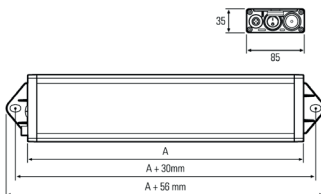

Lampenlebensdauer in Betriebsstunden (L80/B10)

LED Arbeitsplatzleuchte
LED workplace light

UNILED SL, 545 mm, 24V DC,
micro prisms cover

Item number: 110914-22
EAN: 4260556623399

Order number:	110914-22
Model:	UNILED SL
Type:	LED system light and workplace lighting
Illuminant:	SMD LED
Power consumption:	~24 W
Lamp luminous flux:	3217 lm
Lamp luminous efficiency:	131 lm/W
Light distribution:	direct
Light colour:	daylight white (5200 - 5700K)
Connected load:	24V DC \pm 10%
Connection (connector):	M12 A-type encoded
Degree of protection:	IP50
Class of protection:	III
Glare-free	micro prisms
Beam angle (optics):	100°
Operating temperature:	-10... +60 °C
Colour rendering (Ra):	> 85
Lamps lifetime:	> 60,000 h
Housing material:	aluminium
Cover material:	micro prisms cover
Height [B] x Width [C]:	35 mm x 85 mm
Length [A]:	545 mm / 575 mm
Weight (net):	850 g
Gross weight:	1300 g
Risk group (DIN EN 62471):	free group
Mounting accessories:	optional
Dimmable:	via optional accessory
Marking:	CE, UKCA, ETL Listed (5003529)
Made in:	Germany
Feature:	high light diffusion