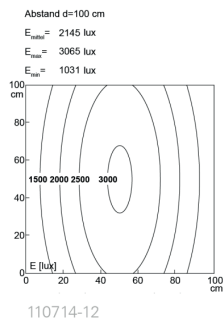

Lampenlebensdauer in Betriebsstunden (L80/B10)

LED Maschinenleuchte
LED machine light

TUBELED_70, 60°, 1580 mm, 90-305V AC

Item number: 110714-12
EAN: 4260556621463

Order number: 110714-12
Model: TUBELED_70 AC
Type: LED surface-mounted luminaire for machines
Illuminant: High Power LED
Power consumption: ~85 W
Lamp luminous flux: 9156 lm
Lamp luminous efficiency: ca. 116 lm/W
Light distribution: direct
Light colour: daylight white (5200 - 5700K)
Connected load: 90-305V AC \pm 10%, 50-60 Hz
Power supply: inbuilt
Connection (connector): M12 S-type encoded
Degree of protection: IP67/IP69K
Class of protection: I
Glare-free opal white
Beam angle (optics): 60°
Operating temperature: -10... +50 °C
Colour rendering (Ra): > 80
Lamps lifetime: > 50,000 h
Housing material: aluminium
Cover material: safety glass, frosted, shatterproof
Height [B] x Width [C]: Ø 70 mm
Length [A]: 1580 mm
Weight (net): 4750 g
Gross weight: 5950 g
Risk group (DIN EN 62471): group 1
Marking: CE, UKCA
Mounting accessories: optional
Made in: Germany
Feature: retrofitting: standardised LED luminaire for 1:1 replacement