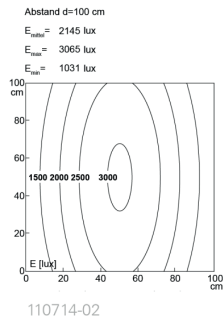

Lampenlebensdauer in Betriebsstunden (L80/B10)

LED Maschinenleuchte  
LED machine light

**TUBELED\_70, 60°, 1580 mm, 24V DC**

**Item number:** 110714-02  
**EAN:** 4260556621388

<b>Order number:</b>	110714-02
<b>Model:</b>	TUBELED_70 DC
<b>Type:</b>	LED surface-mounted luminaire for machines
<b>Illuminant:</b>	High Power LED
<b>Power consumption:</b>	~80 W
<b>Lamp luminous flux:</b>	9156 lm
<b>Lamp luminous efficiency:</b>	ca. 116 lm/W
<b>Light distribution:</b>	direct
<b>Light colour:</b>	daylight white (5200 - 5700K)
<b>Connected load:</b>	24V DC $\pm$ 10%
<b>Connection (connector):</b>	M12 A-type encoded
<b>Degree of protection:</b>	IP67/IP69K
<b>Class of protection:</b>	III
<b>Glare-free</b>	opal white
<b>Beam angle (optics):</b>	60°
<b>Operating temperature:</b>	-30... +70 °C
<b>Colour rendering (Ra):</b>	> 80
<b>Lamps lifetime:</b>	> 60,000 h
<b>Housing material:</b>	aluminium
<b>Cover material:</b>	safety glass, frosted, shatterproof
<b>Height [B] x Width [C]:</b>	$\varnothing$ 70 mm
<b>Length [A]:</b>	1580 mm
<b>Weight (net):</b>	4200 g
<b>Gross weight:</b>	5450 g
<b>Risk group (DIN EN 62471):</b>	free group
<b>Marking:</b>	CE, UKCA, ETL Listed (5003526)
<b>Mounting accessories:</b>	optional
<b>Dimmable:</b>	via optional accessory
<b>Made in:</b>	Germany
<b>Feature:</b>	retrofitting: standardised LED luminaire for 1:1 replacement