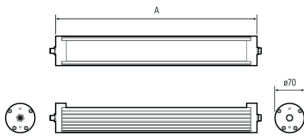

Lampenlebensdauer in Betriebsstunden (L80/B10)

LED Maschinenleuchte  
LED machine light

**TUBELED\_70, 60°, 1580 mm, 24V DC**

**Item number:** 110714-02  
**EAN:** 4260556621388

<b>Order number:</b>	110714-02
<b>Model:</b>	TUBELED_70 DC
<b>Type:</b>	LED surface-mounted luminaire for machines
<b>Illuminant:</b>	High Power LED
<b>Power consumption:</b>	~80 W
<b>Lamp luminous flux:</b>	9156 lm
<b>Lamp luminous efficiency:</b>	ca. 116 lm/W
<b>Light distribution:</b>	direct
<b>Light colour:</b>	daylight white (5200 - 5700K)
<b>Connected load:</b>	24V DC $\pm$ 10%
<b>Connection (connector):</b>	M12 A-type encoded
<b>Degree of protection:</b>	IP67/IP69K
<b>Class of protection:</b>	III
<b>Glare-free</b>	opal white
<b>Beam angle (optics):</b>	60°
<b>Operating temperature:</b>	-30... +70 °C
<b>Colour rendering (Ra):</b>	> 80
<b>Lamps lifetime:</b>	> 60,000 h
<b>Housing material:</b>	aluminium
<b>Cover material:</b>	safety glass, frosted, shatterproof
<b>Height [B] x Width [C]:</b>	$\varnothing$ 70 mm
<b>Length [A]:</b>	1580 mm
<b>Weight (net):</b>	4200 g
<b>Gross weight:</b>	5450 g
<b>Risk group (DIN EN 62471):</b>	free group
<b>Marking:</b>	CE, UKCA, ETL Listed (5003526)
<b>Mounting accessories:</b>	optional
<b>Dimmable:</b>	via optional accessory
<b>Made in:</b>	Germany
<b>Feature:</b>	retrofitting: standardised LED luminaire for 1:1 replacement