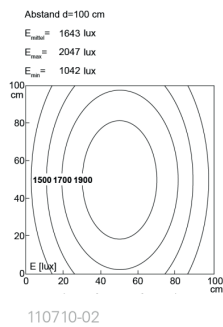

Lampenlebensdauer in Betriebstunden (L80/B10)

LED Maschinenleuchte
LED machine light

TUBELED_70, 100°, 1580 mm, 24V DC

Item number: 110710-02
EAN: 4260556621371

Order number:	110710-02
Model:	TUBELED_70 DC
Type:	LED surface-mounted luminaire for machines
Illuminant:	High Power LED
Power consumption:	~80 W
Lamp luminous flux:	9096 lm
Lamp luminous efficiency:	ca. 132 lm/W
Light distribution:	direct
Light colour:	daylight white (5200 - 5700K)
Connected load:	24V DC \pm 10%
Connection (connector):	M12 A-type encoded
Degree of protection:	IP67/IP69K
Class of protection:	III
Glare-free	opal white
Beam angle (optics):	100°
Operating temperature:	-30... +70 °C
Colour rendering (Ra):	> 85
Lamps lifetime:	> 60,000 h
Housing material:	aluminium
Cover material:	safety glass, frosted, shatterproof
Height [B] x Width [C]:	\varnothing 70 mm
Length [A]:	1580 mm
Weight (net):	4200 g
Gross weight:	5450 g
Risk group (DIN EN 62471):	free group
Marking:	CE, UKCA, ETL Listed (5003526)
Mounting accessories:	optional
Dimmable:	via optional accessory
Made in:	Germany
Feature:	retrofitting: standardised LED luminaire for 1:1 replacement