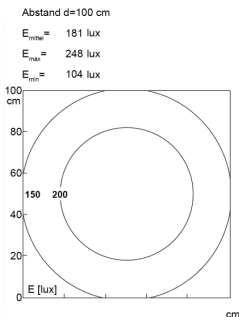

Lampenlebensdauer in Betriebsstunden (L80/B10)

LED Maschinenleuchte  
LED machine light

MIDILED LED surface mounted luminaire

**Item number:** 110614-01  
**EAN:** 4260556620886

<b>Order number:</b>	110614-01
<b>Model:</b>	MIDILED
<b>Type:</b>	LED surface-mounted luminaire
<b>Illuminant:</b>	SMD LED
<b>Power consumption:</b>	~7 W
<b>Lamp luminous flux:</b>	822 lm
<b>Lamp luminous efficiency:</b>	122 lm/W
<b>Light distribution:</b>	direct
<b>Light colour:</b>	daylight white (5200 - 5700K)
<b>Connected load:</b>	24 V DC
<b>Power supply:</b>	-
<b>Connection (connector):</b>	M12 A-type encoded
<b>Degree of protection:</b>	IP68
<b>Class of protection:</b>	III
<b>Glare-free</b>	ESG frosted, shatterproof
<b>Beam angle (optics):</b>	120°
<b>Operating temperature:</b>	-10... +40 °C
<b>Colour rendering (Ra):</b>	> 80
<b>Lamps lifetime:</b>	> 60,000 h
<b>Housing material:</b>	aluminium
<b>Cover material:</b>	safety glass frosted
<b>Length [A]:</b>	ca. 148 mm
<b>Weight (net):</b>	400 g
<b>Gross weight:</b>	550 g
<b>Risk group (DIN EN 62471):</b>	free group
<b>Mounting accessories:</b>	holding angle in delivery scope
<b>Dimmable:</b>	via optional accessory
<b>Marking:</b>	CE, UKCA
<b>Made in:</b>	Germany
<b>Feature:</b>	compactly built, very bright