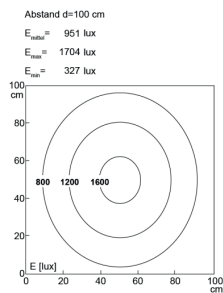

Lampenlebensdauer in Betriebsstunden (L80/B10)

LED Maschinenleuchte
LED machine light

TUBELED_70, 60°, 560 mm, 24V DC

Item number: 110414-02
EAN: 4260556621340

Order number: 110414-02
Model: TUBELED_70 DC
Type: LED surface-mounted luminaire for machines
Illuminant: High Power LED
Power consumption: ~ 27 W
Lamp luminous flux: 3052 lm
Lamp luminous efficiency: ca. 116 lm/W
Light distribution: direct
Light colour: daylight white (5200 - 5700K)
Connected load: 24V DC \pm 10%
Connection (connector): M12 A-type encoded
Degree of protection: IP67/IP69K
Class of protection: III
Glare-free opal white
Beam angle (optics): 60°
Operating temperature: -30... +70 °C
Colour rendering (Ra): > 80
Lamps lifetime: > 60,000 h
Housing material: aluminium
Cover material: Safety glass, frosted, shatterproof
Height [B] x Width [C]: \varnothing 70 mm
Length [A]: 560 mm
Weight (net): 1650 g
Gross weight: 2100 g
Risk group (DIN EN 62471): free group
Marking: CE, UKCA, ETL Listed (5003526)
Mounting accessories: optional
Dimmable: via optional accessory
Made in: Germany
Feature: retrofitting: standardised LED luminaire for 1:1 replacement