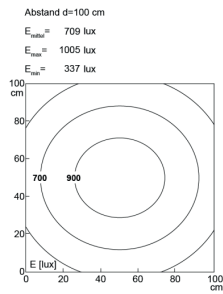

110410-12

Lampenlebensdauer in Betriebsstunden (L80/B10)

LED Maschinenleuchte
LED machine light

TUBELED_70, 100°, 560 mm, 90-305V AC

Item number: 110410-12
EAN: 4260556621418

Order number:	110410-12
Model:	TUBELED_70 AC
Type:	LED surface-mounted luminaire for machines
Illuminant:	SMD LED
Power consumption:	~28 W
Lamp luminous flux:	3032 lm
Lamp luminous efficiency:	ca. 132 lm/W
Light distribution:	direct
Light colour:	daylight white (5200 - 5700K)
Connected load:	90-305V AC \pm 10%, 50-60 Hz
Power supply:	inbuilt
Connection (connector):	M12 S-type encoded
Degree of protection:	IP67/IP69K
Class of protection:	I
Glare-free	opal white
Beam angle (optics):	100°
Operating temperature:	-10... +50 °C
Colour rendering (Ra):	> 85
Lamps lifetime:	> 50,000 h
Housing material:	aluminium
Cover material:	Safety glass, frosted, shatterproof
Height [B] x Width [C]:	\varnothing 70 mm
Length [A]:	560 mm
Weight (net):	2100 g
Gross weight:	2550 g
Risk group (DIN EN 62471):	Group 1
Marking:	CE, UKCA
Mounting accessories:	optional
Made in:	Germany
Feature:	retrofitting: standardised LED luminaire for 1:1 replacement